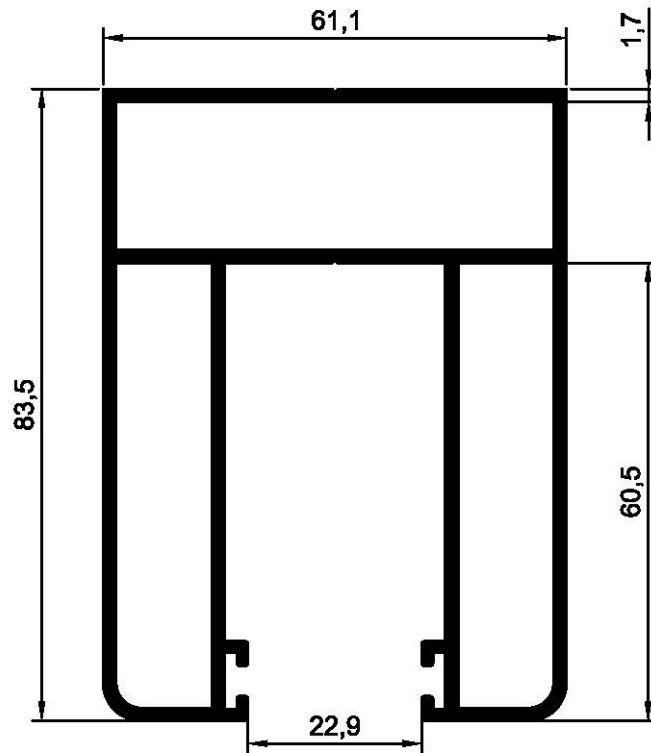

Technical Data Sheet

Description: Aluminum Rolling Door Guide Rail

Code: GR-61-84-T

Weight g/m

2036

Suitable for

ARD100-F

ARS-100-R