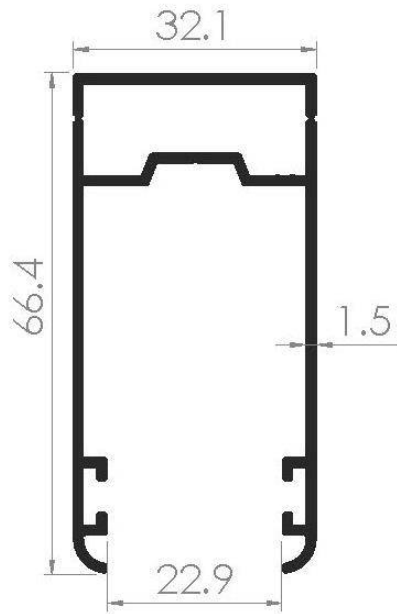

## Technical Data Sheet

**Description: Aluminum Rolling Door Guide Rail**

**Code: GR-32-66-T**

Weight g/m

881

Suitable for

ARD100-F

ARS-100-R