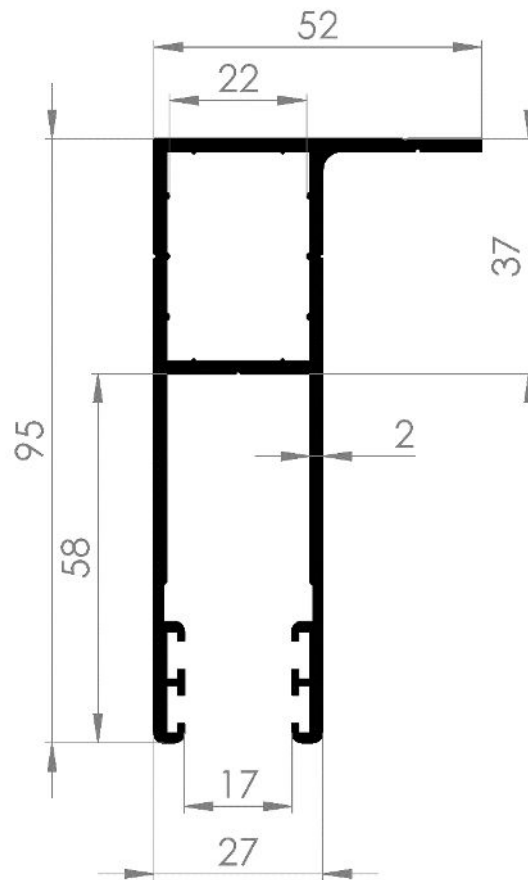

Technical Data Sheet

Description: Security Shutter Guide Rail

Code: GR-27-95-T

Weight g/lm	1483
Suitable for	ARS-50-C
	ARS-55-C
	ARS-58-C
	ASS-55-C
	ASS-55-S
	SRS-55-C

This guide rail works with 250, 300 mm boxes.