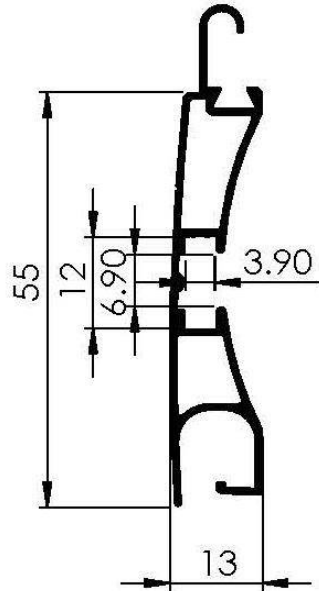

## Technical Data Sheet

**Description: Aluminum Security Shutter End Slat**

**Code: ES-55-GF**

Weight g/lm

505

Suitable for

ASS-55-C

ASS-55-S